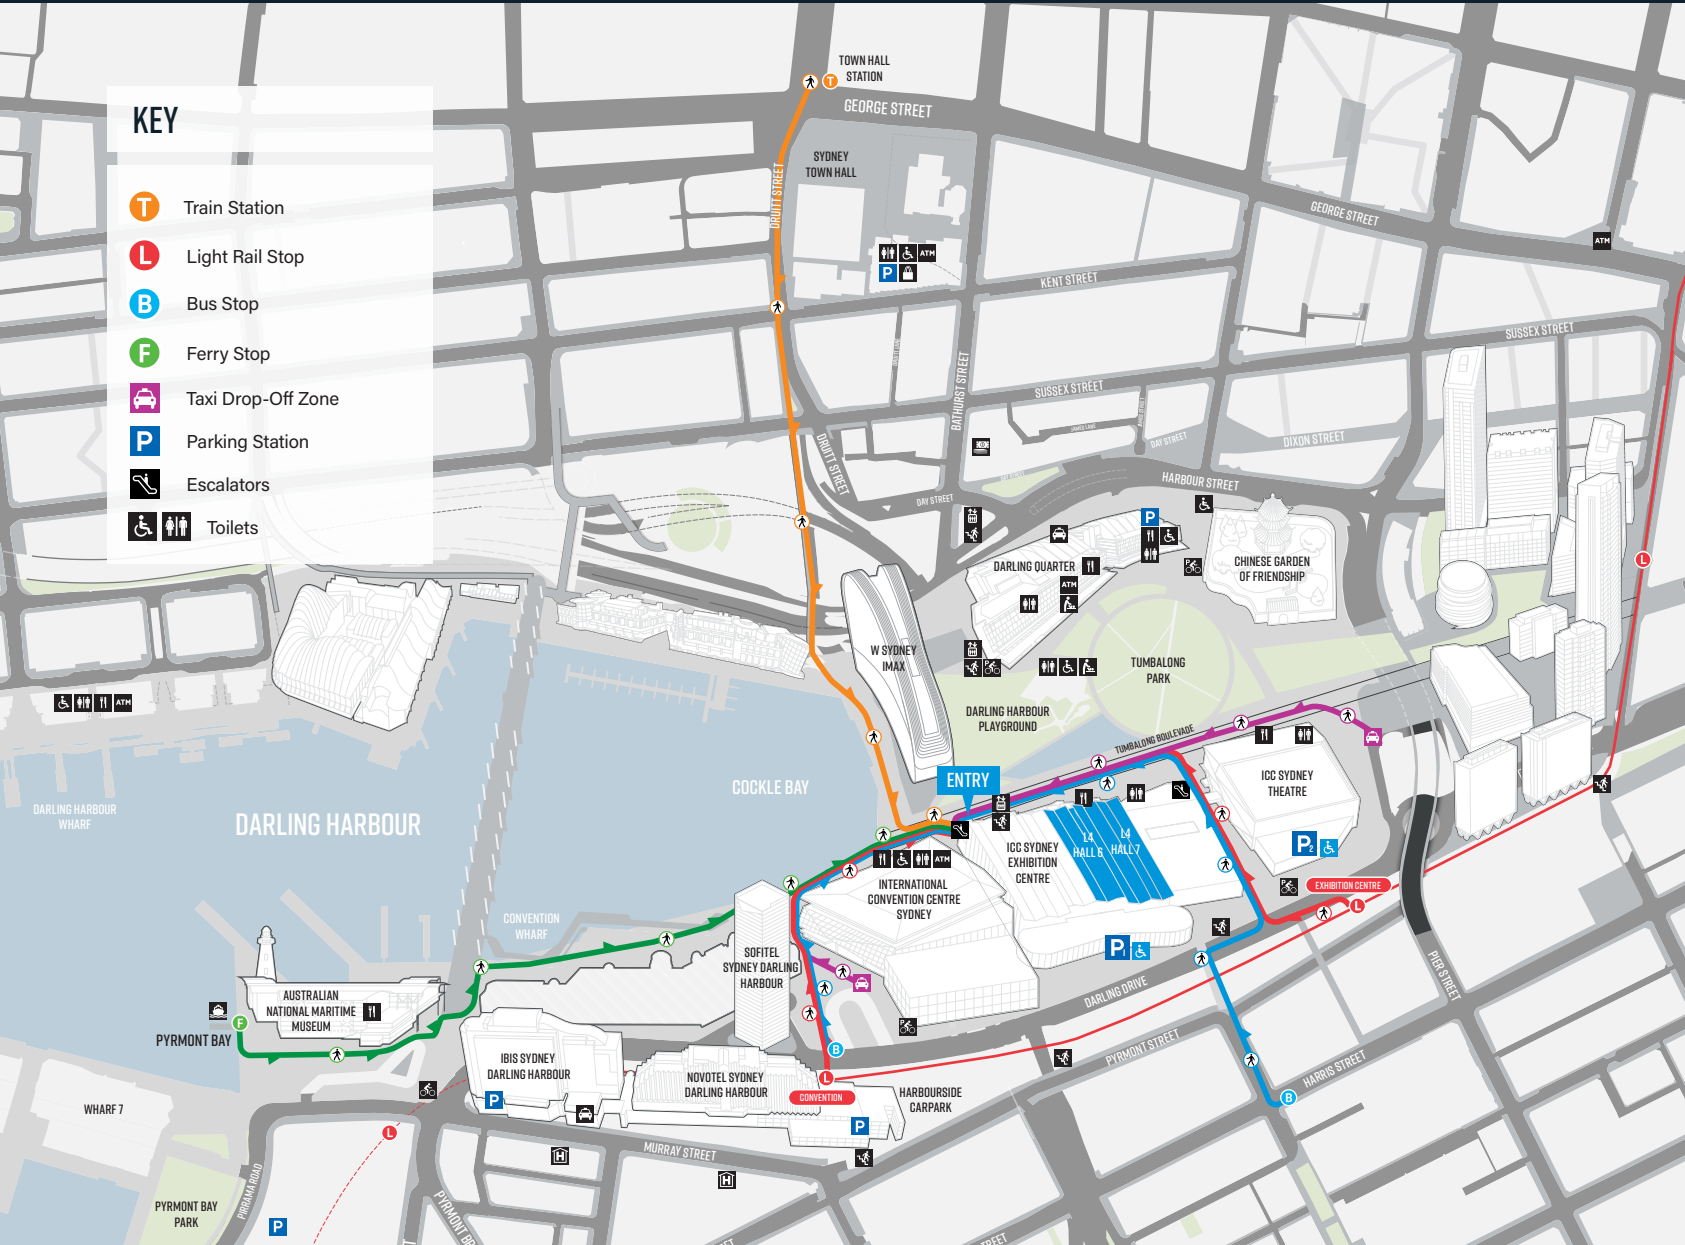

KEY

-  Train Station
-  Light Rail Stop
-  Bus Stop
-  Ferry Stop
-  Taxi Drop-Off Zone
-  Parking Station
-  Escalators
-  Toilets

SCAN HERE FOR DIRECTIONS TO THE ICC

Travel by transport is recommended. Paid parking is also available on site. Street parking is limited, please abide by all local parking regulations.

ARRIVING FROM FURTHER AWAY...